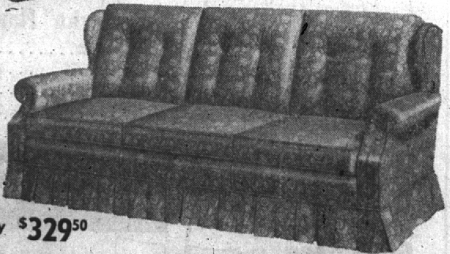

Only **$329.50**

EASY BUDGET TERMS

Har-Trom HI-WAY FURNITURE MART
1532 WOODWARD AVE., BIRMINGHAM, MICH.

4 BLOCKS N. OF 14 M.L.R. . . . . *Midwest 4-1410*
Open Thursday, Friday and Saturday Till 9 P.M.
EASY TO PARK . . . JUST DRIVE UP

"SPRING IS TOO LATE!"

Trees over 4" diam. must be planted in winter. Order next summer's shade now. Remove trees while your lawn is frozen—it's more ECONOMICAL! (DISEASES DIAGNOSED)

PHONE LI 2-8132
Days or Evenings

Trim In The Dormant Season

JOHANNOT TREE SERVICE
Graduate Forester

CALIBRE-CONSCIOUS?

If you are, your penchant for quality construction and flawless performance predisposes you toward French Shriner shoes. You keen eye for the details that denote expert craftsmanship will enable you to appreciate the true worth of these fine shoes. Set your sights on the ultimate in foot comfort and appearance . . . track down your nearest French Shriner dealer soon.

FRENCH SHRINER
443 Albany Street, Boston, Mass.

Priced from **$18.95**

Open road, open sky,
open car, open mind
... all receptive to

**Lebow's
silk sac
SPORT JACKET**