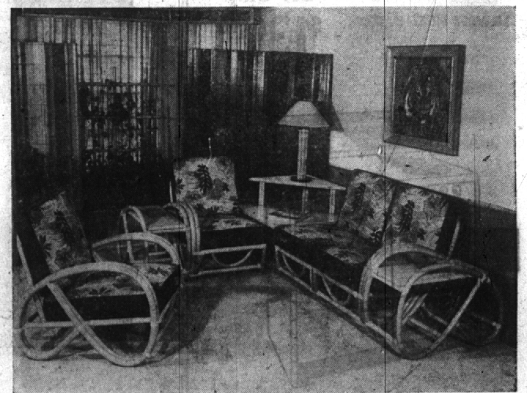

See Our Big **RATTAN DISPLAY**

Ours is the finest quality Philippine rattan with spring unit reversible cushions and removable, zippered slip covers. Beautifully designed... lifetime construction throughout. A wide selection of colors even at this low price! Also complete selection of stainproof Formica top tables.

3-PIECE SECTIONAL — From $139.50
Lounge Chair, from $49.50

AS ALWAYS—FINER THINGS for BETTER LIVING

OPEN TILL 9 P.M. THURSDAY, FRIDAY, SATURDAY

EDWARD
furniture Company Inc.
916 NORTH MAIN ST. ROYAL OAK MICH