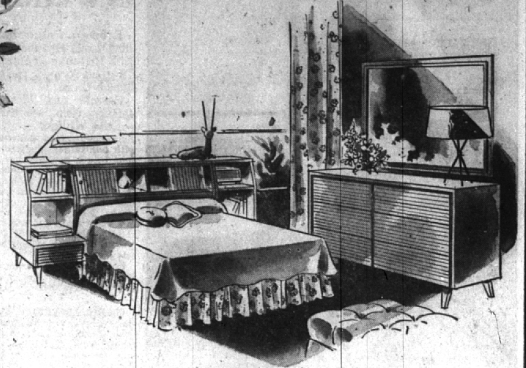

BUDGETREND

by DILLINGHAM

The dramatic simplicity of Budgetrend creates an atmosphere of charm and distinction enhanced by the beauty of the light tawnytone Dulux finish on virgin gray elm! So expertly constructed it will give years and years of enduring service. Choose the pieces you want today. All open stock for every room in the house!

Double Dresser and Mirror	$149.00
Bar Headboard	59.75
Night Stand	14.50

**Enravingly New!
Suave Living Room Suite**

Sofa	$199.00	Chair	$99.00
Lavish Modern Lounge Chair	$139.50		
Plastic Top Occasional Tables, with Brass Legs	ea. $ 49.50		
Deluxe Aluminum Porch Chaise	$ 39.95		

... and Edward's Salutes the Season With a Grand

Spring Opening Display!

...Time to "Feather Your Nest" with New Comfort, Beauty and Convenience — AT BIG SAVINGS!