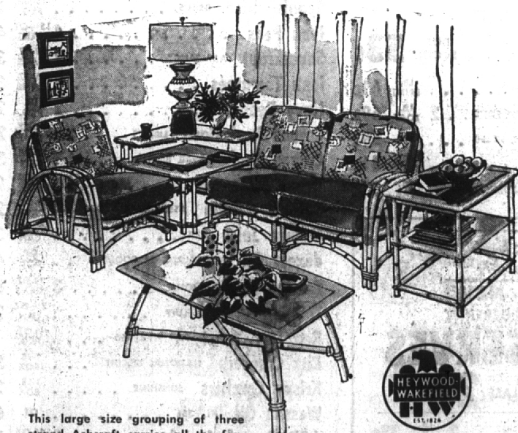

This large size grouping of three strand Ashcraft carries all the features of top quality ratan plus the added value of solid ash wood steam bent to design for greater strength and durability. **$159⁰⁰**
3 Piece Sectional
CORNER TABLE $37.75