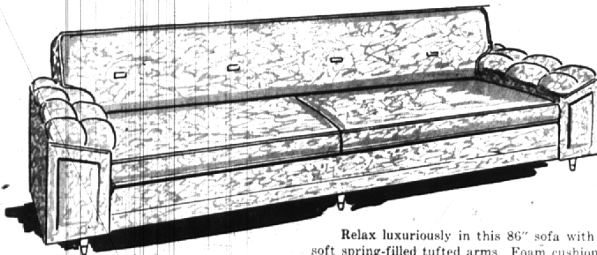

Smart 2-piece sectional, each 48" long, solid foam rubber cushions, tapered brass tipped legs. Select from decorator fabrics. **\$289⁰⁰**
Curved Center Section \$169.50
Available T-Cushion Style \$299.00

Relax luxuriously in this 86" sofa with soft spring-filled tufted arms. Foam cushioned. Selection of fabrics. **\$219⁰⁰**
Also Available in 100-inch length \$279.00

We Give
S&H
GREEN
STAMPS

Imagine this sectional in your living room! Impressive, spacious, comfortable, durable. Buy the sections in any combination. Use two arm sections, two bumper sections, or even one of each. Versatile is the word, but quality is there too. All pieces feature full hand-tied coil spring bases with lifetime "Cable-eze" full web bottoms. A soft spring-edge front and solid U.S. Koylon Foam cushions give the utmost in comfort. The platforms under the cushions are even fully upholstered in the same material. Body padding is of the finest white cotton and rubberized hair. Expert tailoring and fitting finish off these pieces to give you the best quality buy of the year. 3 pieces as shown. **\$469⁰⁰**

Arm Section \$149.75 Curved Section \$169.50 Bumper Section \$149.75

Truly Inexpensive for Value Such as This!

- HAND-TIED COIL SPRING BASE—Not the usual inexpensive zig-zag type.
- SOLID U. S. KOYLON FOAM CUSHIONS—full 6" cushions, expertly fitted to each piece.
- LIFETIME "CABLE-EZE" ALL WEB BASE—a new web base that will never let you down.
- FULLY UPHOLSTERED PLATFORM BASE—the platform under the cushions upholstered in the same material.
- EXPERT HAND TAILORING—all pieces hand tailored with meticulous care.