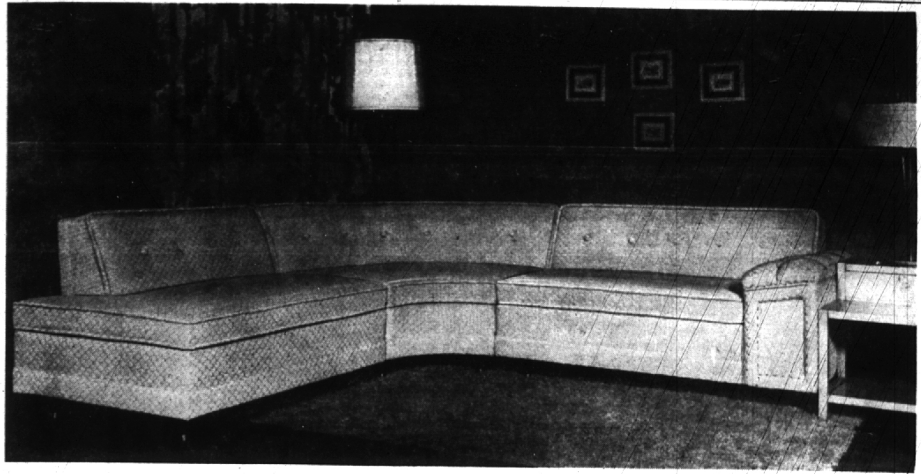

EDWARD

furniture Company Inc.
916 NORTH MAIN ST. ROYAL OAK MICH.

PRESENTS A NEW

CONTEMPORARY • MODERN

A most versatile living room grouping, Custom-made in Michigan to Edward's high standard of quality inner-construction and styling. The very modest prices make this grouping truly the best value for the quality in the entire Detroit area. You cannot buy better construction or tailoring at any price!

Smart 2-piece sectional, each 48" long, solid foam rubber cushions, tapered brass tipped legs. Select from decorator fabrics. **\$289⁰⁰**
Curved Center Section \$169.50
Available T-Cushion Style \$299.00

Relax luxuriously in this 86" sofa with soft spring-filled tufted arms. Foam cushioned. Selection of fabrics. **\$219⁰⁰**
Also Available in 100-inch length \$279.00

We Give
S&H
GREEN
STAMPS

Imagine this sectional in your living room! Impressive, spacious, comfortable, durable. Buy the sections in any combination. Use two arm sections, two bumper sections, or even one of each. Versatile is the word, but quality is there too. All pieces feature full hand-tied coil spring bases with lifetime "Cable-eze" full web bottoms. A soft spring-edge front and solid U.S. Koylon Foam cushions give the utmost in comfort. The platforms under the cushions are even fully upholstered in the same material. Body padding is of the finest white cotton and rubberized hair. Expert tailoring and fitting finish off these pieces to give you the best quality buy of the year. 3 pieces as shown. **\$469⁰⁰**