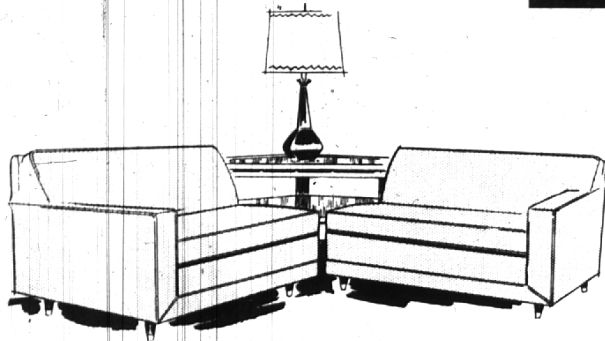

EDWARD

furniture Company Inc.
916 NORTH MAIN ST. ROYAL OAK MICH.

PRESENTS A NEW

CONTEMPORARY • MODERN

A most versatile living room grouping, Custom-made in Michigan to Edward's high standard of quality inner-construction and styling. The very modest prices make this grouping truly the best value for the quality in the entire Detroit area. You cannot buy better construction or tailoring at any price!

Smart 2-piece sectional, each 48" long, solid foam rubber cushions, tapered brass tipped legs. Select from decorator fabrics. **\$289⁰⁰**
Curved Center Section \$169.50
Available T-Cushion Style \$299.00

Relax luxuriously in this 86" sofa with soft spring-filled tufted arms. Foam cushioned. Selection of fabrics. **\$219⁰⁰**
Also Available in 100-inch length \$279.00

We Give
S&H
GREEN
STAMPS

Imagine this sectional in your living room! Impressive, spacious, comfortable, durable. Buy the sections in any combination. Use two arm sections, two bumper sections, or even one of each. Versatile is the word, but quality is there too. All pieces feature full hand-tied coil spring bases with lifetime "Cable-eze" full web bottoms. A soft spring-edge front and solid U.S. Koylon Foam cushions give the utmost in comfort. The platforms under the cushions are even fully upholstered in the same material. Body padding is of the finest white cotton and rubberized hair. Expert tailoring and fitting finish off these pieces to give you the best quality buy of the year. 3 pieces as shown. **\$469⁰⁰**