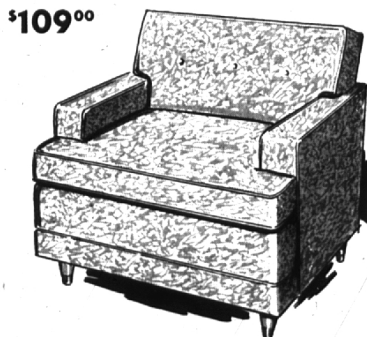

T-cushioned lounge chair, compact in appearance, yet generous in proportions with excellent posture. Foam cushioned. **$109⁰⁰**
Also Available with loose cushion back in foam rubber $129.50

**TWO WEEK
DELIVERY
GUARANTEED!**

A casual tub-lounge chair with graceful lines, deep button-tufted back, and solid foam cushion. Ideal in pairs for conversational groupings. **$99⁵⁰**