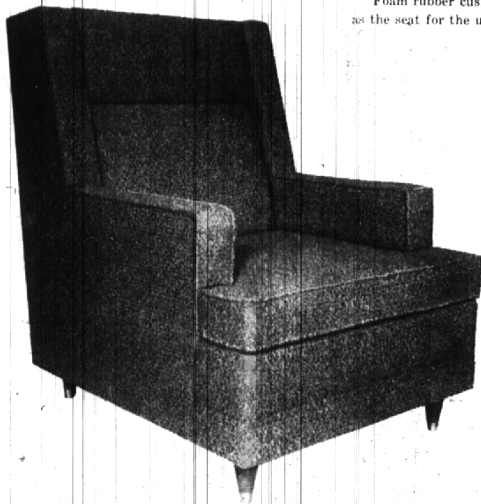

Relax luxuriously in this 86" sofa with soft spring-filled tufted arms. Foam cushioned. Selection of fabrics. **\$219⁰⁰**
Also Available in 100-inch length \$279.00

We Give
S&H
GREEN
STAMPS

Imagine this sectional in your living room! Impressive, spacious, comfortable, durable. Buy the sections in any combination. Use two arm sections, two bumper sections, or even one of each. Versatile is the word, but quality is there too. All pieces feature full hand-tied coil spring bases with lifetime "Cable-eze" full web bottoms. A soft spring-edge front and solid U.S. Koylon Foam cushions give the utmost in comfort. The platforms under the cushions are even fully upholstered in the same material. Body padding is of the finest white cotton and rubberized hair. Expert tailoring and fitting finish off these pieces to give you the best quality buy of the year. 3 pieces as shown. **\$469⁰⁰**

Arm Section \$149.75 Curved Section \$169.50 Bumper Section \$149.75

Truly Inexpensive for Value Such as This!

- HAND-TIED COIL SPRING BASE—Not the usual inexpensive zig-zag type.
- SOLID U. S. KOYLON FOAM CUSHIONS—full 6" cushions, expertly fitted to each piece.
- LIFETIME "CABLE-EZE" ALL WEB BASE—a new web base that will never let you down.
- FULLY UPHOLSTERED PLATFORM BASE—the platform under the cushions upholstered in the same material.
- EXPERT HAND TAILORING—all pieces hand tailored with meticulous care.

A compact 73" sofa to enlarge your living room. **\$199⁰⁰**
52-inch Love Seat Available \$159.50
T-Cushion Styling \$219.00
Matching Chair \$99.50

Enjoy Better
Furnishings Sooner
on Our
EXTENDED
PAYMENT PLAN

CHAIRS YOU'LL LOVE FOR YEARS!

The same quality construction — and the same low price!

Here's a "find!" A comfortable high-backed lounge chair with clean, light modern lines. Foam rubber cushions the back as well as the seat for the ultimate in comfort.