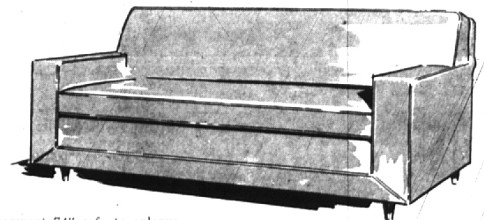

Smart 2-piece sectional, each 48" long, solid foam rubber cushions, tapered brass tipped legs. Select from decorator fabrics. **\$289⁰⁰**
Curved Center Section \$169.50
Available T-Cushion Style \$299.00

Relax luxuriously in this 86" sofa with soft spring-filled tufted arms. Foam cushioned. Selection of fabrics. **\$219⁰⁰**
Also Available in 100-inch length \$279.00

We Give
S&H
GREEN
STAMPS

Imagine this sectional in your living room! Impressive, spacious, comfortable, durable. Buy the sections in any combination. Use two arm sections, two bumper sections, or even one of each. Versatile is the word, but quality is there too. All pieces feature full hand-tied coil spring bases with lifetime "Cable-eze" full web bottoms. A soft spring-edge front and solid U.S. Koylon Foam cushions give the utmost in comfort. The platforms under the cushions are even fully upholstered in the same material. Body padding is of the finest white cotton and rubberized hair. Expert tailoring and fitting finish off these pieces to give you the best quality buy of the year. 3 pieces as shown. **\$469⁰⁰**

Arm Section \$149.75 Curved Section \$169.50 Bumper Section \$149.75

Truly Inexpensive for Value Such as This!

- HAND-TIED COIL SPRING BASE—Not the usual inexpensive zig-zag type.
- SOLID U. S. KOYLON FOAM CUSHIONS—full 6" cushions, expertly fitted to each piece.
- LIFETIME "CABLE-EZE" ALL WEB BASE—a new web base that will never let you down.
- FULLY UPHOLSTERED PLATFORM BASE—the platform under the cushions upholstered in the same material.
- EXPERT HAND TAILORING—all pieces hand tailored with meticulous care.

A compact 73" sofa to enlarge your living room. **\$199⁰⁰**
52-inch Love Seat Available \$159.50
T-Cushion Styling \$219.00
Matching Chair \$99.50

Enjoy Better
Furnishings Sooner
on Our
EXTENDED
PAYMENT PLAN