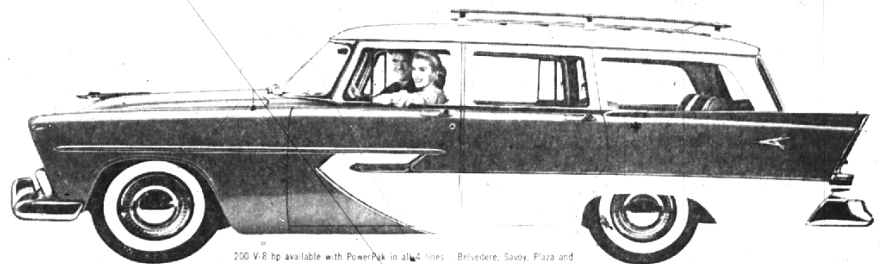

INTRODUCING 8 NEW LOW-PRICE SUBURBANS

Biggest, roomiest in their field—3 low price-ranges—2 or 4 doors—V-8 or 6

Announcing a complete new line-up of Plymouth Suburban station wagons! All with All-new Aerodynamic Styling, magical Push-Button Driving, and a new Hy-Fire V-8 plus 90-90 Turbo-Torque to give you Top Thrust Take-Off. Take your pick:

Big New 4-door Sport Suburbans. These are the most luxurious Suburbans in Plymouth history! Luggage rack is standard equipment. 6 or 8 passengers. V-8 or 6.

Big New 2-door and 4-door Custom Suburbans. Another brand new line of jet-inspired beauties. 6 or 8 passengers. V-8 or 6.

Big New 2-door De Luxe Suburbans. A perfect combination of clean-lined glamour and famous Plymouth economy! 6 passengers. V-8 or 6.

SEE YOUR DEALER TODAY AND SEE WHICH PLYMOUTH SUBURBAN BEST SUITS YOUR FAMILY'S NEEDS!