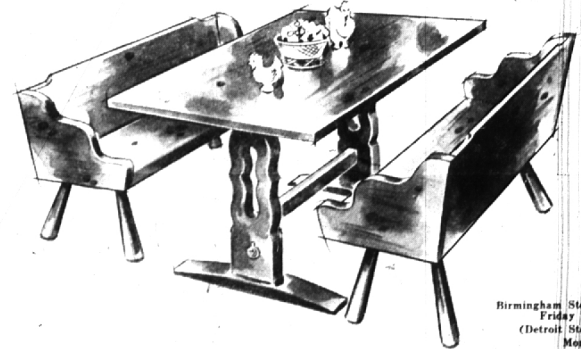

John J. Brady

MIDWEST 6-2626
BUDGET TERMS AVAILABLE

Birmingham Store Open Friday Evenings
(Detroit Store Open Monday and Friday Evenings)
Interior Decorating Counsel without Charge