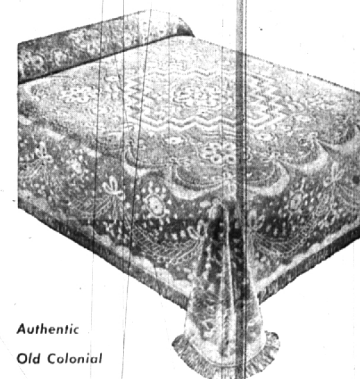

Authentic Old Colonial Columbia HEIRLOOM BEDSPREAD

Twin or Full Size 12.95

A magnificent cotton bedspread for a price as low as this! Copied from an Old Colonial handmade heirloom, it's fringed and tufted in the Early American tradition to add a special charm to any bedroom. Natural only. Twin or full size.

Extra Special Sheet Values
Lady Pepperell
FITTED PERCALE SHEETS
FOR FOAM RUBBER MATTRESSES

Twin Size	2.49	Full Size	2.79
			White Only

Jacobson's

USE YOUR CHARGA PLATE

Home Decorative Shop

WOODWARD AT WILLETS

BIRMINGHAM