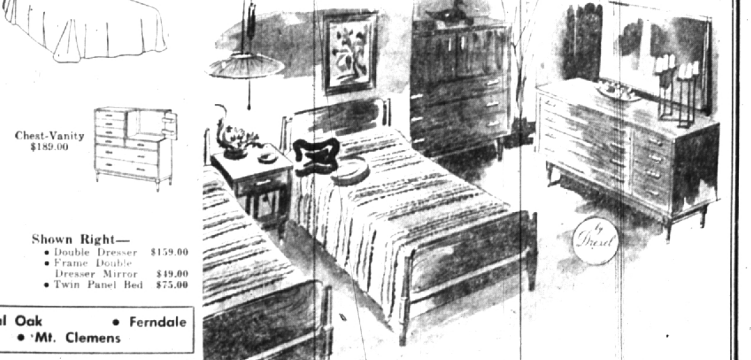

Shown Right—
• Double Dresser $159.00
• Frame Double Dresser Mirror $49.00
• Twin Panel Bed $75.00
• Royal Oak
• Mt. Clemens
• Ferndale