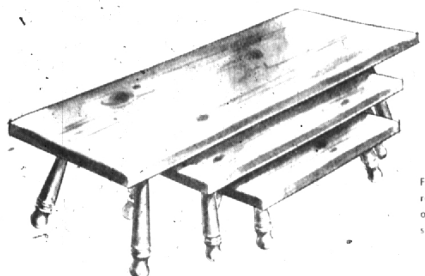

Trestle Table $63.50
Pine Benches $46.50 each

Hamtrac auto worker says, "A bill for $400 didn't worry us!"

DEACON BENCHES in a nest of three are perfect for the young televisioners... ideal for entertaining

Large Bench $27.50
Medium Bench $19.00
Small Bench $13.00
Completer $59.50

John J. Brady

Cited for its fine design... praised for its un-supply beautiful hand-rubbed finish, Collector's Pine is America's most outstanding furniture... exclusive with John J. Brady in the Detroit and Birmingham area. Because it is so adaptable to contemporary interiors... because it blends so well with other finishes, other periods, Pine is today's best buy and tomorrow's prized heirloom. Come in and see our latest designs from the January Market... as inspiring as the Sturbridge, Massachusetts collection!