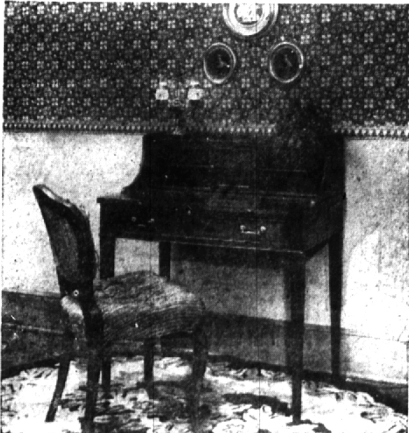

MARY PENNINGTON LADIES' DESK

CHARGE ACCOUNTS OR BUDGET PAYMENTS

Open Every Evening Until Christmas!

Triangle

FURNITURE CO.
4 Great Stores

128 S. Woodward
Birmingham

• Royal Oak • Mt. Clemens • Ferndale