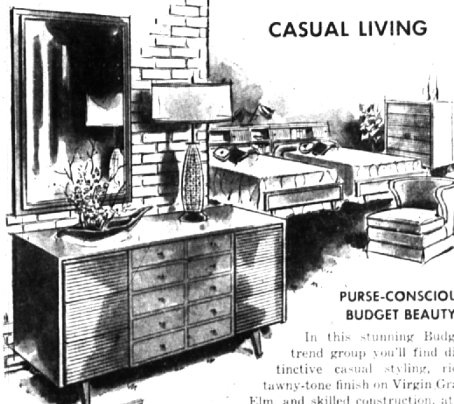

PURSE-CONSCIOUS BUDGET BEAUTY

In this stunning Budgetrend group you'll find distinctive casual styling, rich tawny-tone finish on Virgin Gray Elm, and skilled construction, at a budget price.

3-PIECE BASIC BEDROOM GROUP

$189.00

Double Dresser, Mirror, Bed

You Know a Living Room Gift From Edward's Has Just Got To Be Good

Edward's is known throughout the Detroit area for handling furniture from nationally-known manufacturers. Choose from: Jamestown Lounge, Karpen, Tomlinson, Heritage-Henredon, Hekman, Valentine-Seaver, Dillingham, Barabounger.

- SOFAS • 28 styles. Foam rubber and spring construction. Modern traditional, price $89.50
- LOUNGE CHAIRS • 28 styles. Foam rubber and spring construction. Modern traditional, price $39.95
- BARREL OR WING CHAIRS • In smart prints and solid colors. $79.50
- TABLES • As shown. In mahogany with hand-tooled leather top. Ends, nests, stools, cocktail, drums. From $39.95

EDWARD

furniture Company Inc.
916 NORTH MAIN ST. ROYAL OAK MICH.

As Always—Finer Things for Better Living