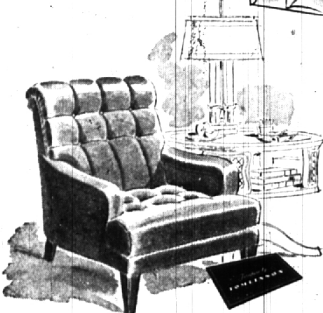

FAMOUS TOMLINSON "EASEMASTER"

In choice of leathers or fabrics. From—

$119.50

No foolin' — there's no fishing ground when you choose from our LEES CARPET SELECTOR and there's still time for installation by CHRISTMAS!