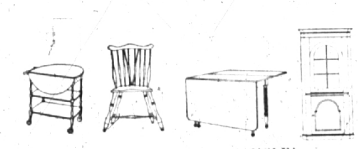

You always save at TRIANGLE! Dining pieces greatly reduced.

ALL FLOOR SAMPLES SOLD STRICTLY AS IS!!!

1. Sofa. Foam rubber construction. Full kick pleat. Solid cherry frame. Reg. $263.50 Sale $140.00
   Solid maple sofa. Shirred ruffle. Six cushion styling in red/tweed fabric. Reg. $129.00 Sale $79.00
   Five Piece French Provincial dinette set. Extension table and four side chairs. In beautiful fruitwood finish. Reg. $153.00 Sale $98.00
   Three shelf bookcase by Slight of Grand Rapids French Provincial styling. Fruitwood finish. Convenient drawer. Reg. $55.00 Sale $39.00
   Occasional chair in brown colonial print fabric. Channel back style. Reg. $79.00 Sale $59.00
   Solid maple platform rocker. Quilted chintz fabric. Full kick pleat. Reg. $79.00 Sale $39.00
   Colonial Rocker by Drexel. From the American Traditional grouping. Reg. $45.00 Sale $89.00
   School Main chair from the Pennsylvania House grouping. collectors finish. Ideal for decorative stand. Reg. $88.00 Sale $66.00