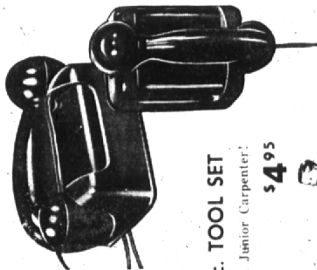

SANNA RAISES ON THE CURTAIN

the McBRIDE Hardware Co.

TOYLAND

"Dennis the Menace"
DENTIST SET
Dental stand does everything—it lights, swirls and buzzes.
\$4.95

ZIMPHONE Inter-com set that really works! 2 phones have built-in buzzer signals.
\$5.95

19 P.C. TOOL SET
For that Junior Carpenter!
\$4.95

Roll 'em—Ride 'em—Rock 'em! All types of rocking horses for that little cowboy.
\$3.49-\$29.95

TONI WALKER DOLL
She walks and has motion "surf" for that little cowboy. She's a girl to cherish!
\$9.95

U-Drive-it Set
Magical control
\$2.98

Barber - Greene BUCKET LOADER
\$18.95

Golden-Slide TROMBONE
\$6.95

RADIO STATION
Actually Sends and Receives!
\$6.95

Lionel Trains

Complete line of **LIONEL TRAINS** to thrill the young and old alike.
\$19.95 to \$100.00