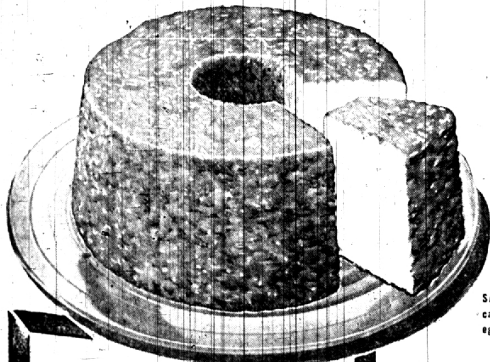

KROGER FRESH-BAKED

Angel Food Cake

Each

39c

- **Karo Syrup** . . . 24-oz. **22c**
  Blue Label
- **Mazola Oil** . . . Quart **69c**
  For tasty salads
- **Tidy House** . . . 50-Ct. Pkg. **23c**
  Lunch bags
- **Woodbury Soap** 3 Reg. Bars **23c**
  Half price sale!
- **Nabisco** . . . 7 1/2-oz. **29c**
  Sugar Wafers
- **My-T-Fine** . . . 2 Pkg. **19c**
  Instant Desserts
- **Mazola Oil** . . . Gallon **$1.99**
  For better frying
- **Duncan Hines** . . . 8-pz. **37c**
  French Dressing (Recipe No. 1 and 2)
- **Sunshine** . . . 1-lb. box **27c**
  Krispy Crackers
- **Borax** . . . 2 1-lb. Pkg. **39c**
  For cleaner woodwork
- **Giant Bab-O** . . . 2 Cans **35c**
  Save on Economy Size
- **Bon Ami** . . . 2 Cans **25c**
  Makes shiny sparkles

Coffee SPOTLIGHT . . . Lb. bag **89c**
Unconditionally guaranteed! Save!

Orange Juice 46-oz. Can **25c**
Morsey Brand. Delicious flavor

Ammonia . . . quart **15c**
Blue Ribbon Brand

Water Maid Rice . . . lb. **15c**
2-lb. Pkg. 29c—Serve Often

Open Pit Barbeque Sauce 18-Oz. Bot. **39c**
Delicious with Spare Ribs

My-T-Fine . . . 2 pkg. **19c**
Lemon Pie Filling

Red Heart . . . DOG FOOD . . . **8c** **$1**

A Kroger Tele-Value! Buy now and save!

Grape Jam Ruby Bee 3 21-oz. Jars **89c**
Wonderful pure fruit flavor

Biscuit Mix Jiffy 40-oz. Pkg. **29c**
For perfect biscuits every time

Pie Cherries No. 2 Can **19c**
Kroger red sour, pitted. Save!

Kroger Chili No. 303 Can **19c**
With Beans. Ideal cold weather treat

Oyster Crackers lb. box **29c**
Kroger quality. Buy now and save

Cottage Cheese (1%) **19c**
Fairmont brand. Buy now and save

Fresh Florida Tangy-Sweet
GRAPEFRUIT
Fresh Florida Juice Laden
ORANGES
YOUR CHOICE
8 LB. BAG 49c
Now's your chance to save on top quality grapefruit and oranges FRESH FROM THE GROVE! Checked full of the vitamins and flavor found ONLY in fresh citrus fruits.

FRESH CRANBERRIES
TOP QUALITY CAPE COD 6-oz. cello **10c**

KEYKO Margarine
Spreads smoothly, even when icebox cold
2 lbs. 55c

Take Home Toppings
Evans Pineapple or Butterscotch 8-Oz. Jar **19c**
Velvet Peanut Butter
In sailboat Tumblers 11-oz. **39c**

Burry Cookies
Fudge Filled Shortbread Lb. Bag **49c**
Kraft Salad Oil
Wonderful for Salads Pint **39c**

Whiz Hand Soap
Cuts Oil and Grease 2 1-lb. Cans **27c**
Starkist Tuna
A Tele-Value. Chunk Style 6 1/2-oz. Can **35c**

Jollytime Pop Corn
White or Yellow 10-oz. **20c**
LIPTON TEA THE BRISK TEA
1 1/2-lb. **74c**
Black 40-ct. Tea Bags **63c**

SHEDD'S
1,000 Island DRESSING 8-oz. Bot. **29c**
OLD STYLE SAUCE 8-oz. Bot. **25c**