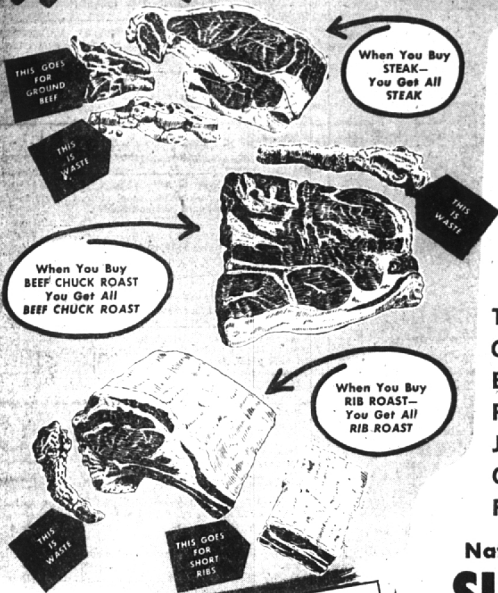

# Much More Meat for your Money!

**Wrigley's "TABLE-TRIM" Makes the Difference!**

## Naturally Tender - Table Trimmed RIB ROAST

7 Inch Cut U. S. Grade Choice **63¢ LB.**

- T-BONE STEAKS 99¢
- GROUND BEEF 37¢
- BEEF SHORT RIBS 29¢
- PLATE BEEF 17¢
- JONES LINK PORK SAUSAGE 89¢
- OCEAN PERCH FILLETS 33¢
- FRESH PERCH 29¢

## Naturally Tender - Table Trimmed SIRLOIN STEAKS 89¢ lb.

- GULF-KIST SMALL SHRIMP 49¢
- BULL DOG SARDINES 27¢
- HILTON'S OYSTER STEW 33¢
- KRISPY CRACKERS 27¢
- NEW RITZ CRACKERS 35¢
- CHOCOLATE CHIP COOKIES 29¢
- ROBINSON'S 31¢

- STOCKTON - California PEELLED TOMATOES 19¢
- GOLD MEDAL FLOUR 198¢
- VAN CAMP'S - With Beans CHILI CON CARNE 100¢
- VAN CAMP'S CORNED BEEF HASH 100¢

★ **635 SOUTH WOODWARD** ★

Open Thursday, Friday and Saturday 'Til 9 p.m.