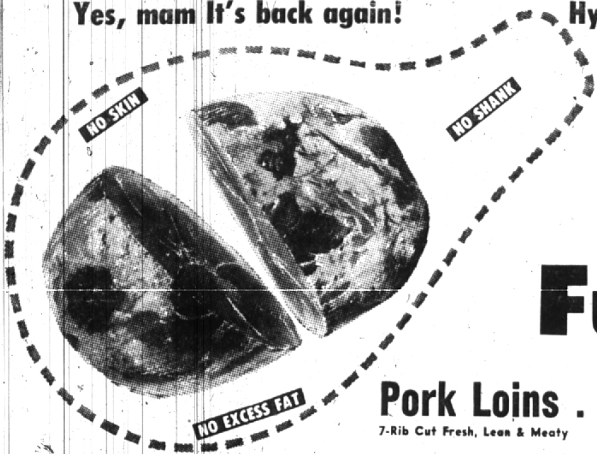

Happy New Year Values!

Yes, mam It's back again!

Hygrade's New Shankless, Skinless De-fatted