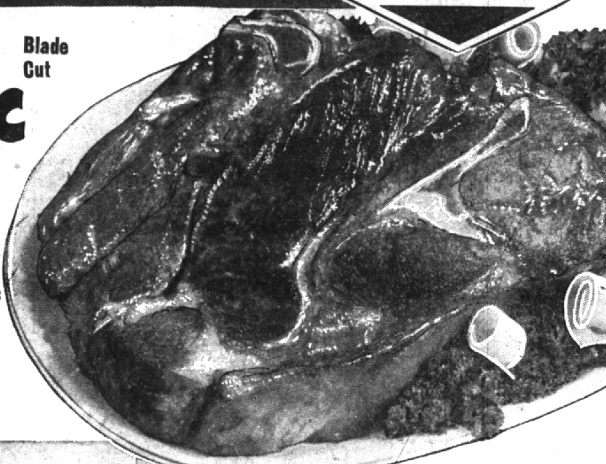

We're So Sure!... WE GUARANTEE
KROGER TENDERAY BEEF
TENDER 10 TIMES OUT OF 10

Enjoy Kroger TENDERAY... The most famous brand of BEEF because it's Tender Ten Times out of Ten. The Kroger Tenderay method makes finest U.S. Grades of beef tender without ageing.

KROGER-CUT U. S. GOVT. GRADED "CHOICE"

Chuck Roast Lb. **38^c** Blade Cut

U.S. Gov't Graded "Choice" **Sirloin Steak** . . . lb. **89^c**

Oven Ready Tom. 18-20 lb. **TURKEYS** . . . . . lb. **48^c**

the Finest—Ground Fresh Several Times Daily **Ground Beef** lb. 43c 3 lbs. **$1.00**

Round Steak . . . . . **79^c**

U. S. Gov't Graded "Choice" Standing 7" Cut **Rib Roast** . . . . . lb. **69^c**

Young Steer, Sliced or Whole **Beef Liver** . . . . . lb. **49^c**

TENNESSEE BRAND **PORK SAUSAGE** . . . . . lb. **67^c**

U. S. Gov't Graded "Choice" Kroger-Cut Tenderay . . . . . lb. **79^c**