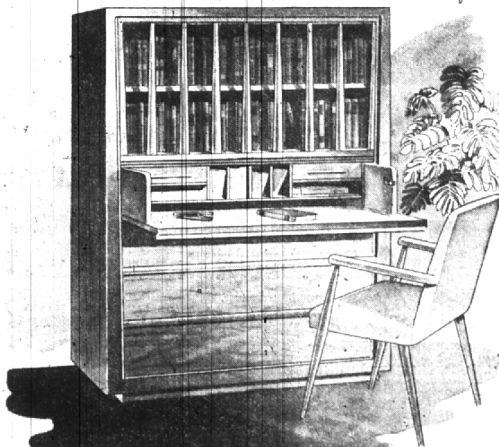

Scott-Shuptrine

Made by **WIDDICOMB**

Designed by T. H. Kolzyohn - Giblings