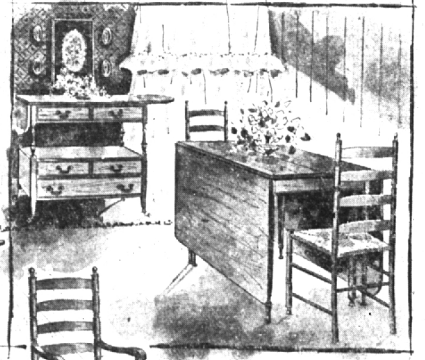

- Have a style-correlated home. Furnish your dining room to match the bedroom—all in solid-cherry. Early-American furniture.
- Gateleg Table, extends to 96 in. 149.50
- Serving Wagon, with drawers 100.80
- Arm Chair, with fibre seat 33.50
- Side Chair, with fibre seat 27.50

SUMMER FURNITURE

- 1/4 - 1/3 and 1/2 OFF on the following
- Herwood-Wakefield, Ashcraft and Lloyd Chairs
- Simmons Chaise Longues
- Chinese Peel
- Giders
- Aluminum Chairs
- Metal Tables
- Deltrox Fibre Rugs
- Ashcraft Lamps
- Metal Love Seats
- Spring Steel Chairs
- Sectional Sofas
- Rockers

WOOD PIECES

- $69.00 Solid maple, 7-drawer knee-hole desk $59.00
- $159.00 Gov. Winthrop Maple Secretary, 13-state Grill. Authentic reproduction $139.00
- $12.95 Maple sewing and magazine buckets. Some with handles $9.95
- $161.00 Solid cherry collectors' bureau $139.00
- $90.00 Crown glass top. Unusual value $69.00
- $12.95 Helmar folding screens. Choice of colors $11.50
- $79.00 Lavabos porcelain an pine mounting. A John Torey original $49.00
- $79.00 Solid cherry drop-leaf cocktail table. Floor sample $59.00
- $21.50 Pine dough box sewing end table $19.95
- $69.00 Hickory comb-back arm chair with genuine rush seat $59.00
- $34.95 Solid maple saw buck bench. Butter-scotch finish $19.95
- $14.00 Only 1 solid cherry bookcase with removable shelves $37.50
- $59.00 Pine cobblers bench. Distress finish green plaster $17.00

BEDDING-HIDE-A-BEDS

Special Group of Table, Floor and Bridge **1/3 Off** LAMPS

Foam Rubber PILLOWS 2 for $9.00
* Zipper covers for easy laundering
* Plastic covers

Restocraft 40th Anniversary MATTRESS $40.00
Twin or Full Size
Specially priced for this event

TRIANGLE FURNITURE CO.

128 S. WOODWARD

Royal Oak: 324 W. 4th St.

Mt. Clemens: 81 N. Gratiot

Ferndale: 221 W. 9 Mile Road

OPEN FRIDAY EVENINGS UNTIL 9:00