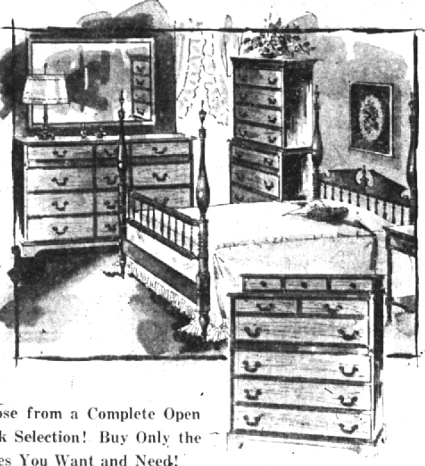

Choose from a Complete Open Stock Selection! Buy Only the Pieces You Want and Need!

Authentic Early American styles, plus solid cherry wood, plus open stock selection—that usually adds up to a lot of money. That's why this moderately priced group is a real treat for budget-minded homemakers. Come and see it. And please don't delay if you want immediate delivery.