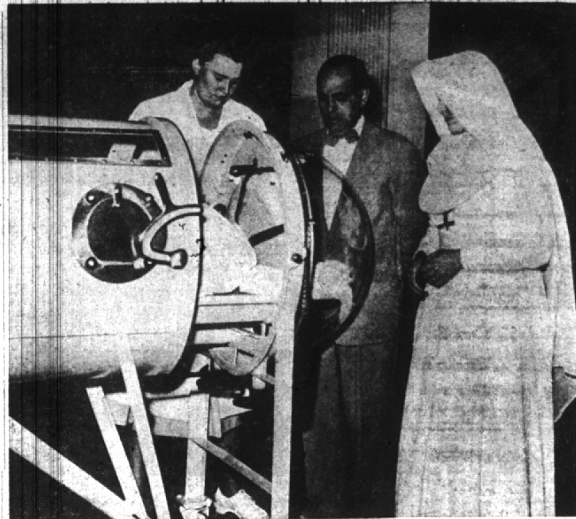

Third Entrance To Maple Station Reviewed By City

JEANNE RYSKAMP, RPTT DR. ROBERT MASON SISTER MARY JANICE, RN
One of three iron lungs ready to help polio patients.

Getting Set for Polio Season

Cooperating closely with St. Joseph Mercy hospital, Pontiac, she said the chapter has conducted an institute for 60 nurses who can be called upon to assist the medical committee headed by Dr. Harold R. Roehmann and Dr. Robert J. Mason. Mrs. Parshall said three iron lung respirators are at the hospital with others available from nearby National Foundation depots if needed.