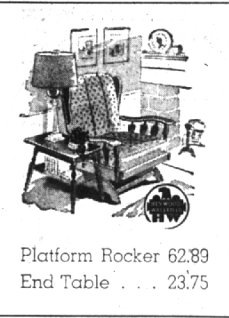

Platform Rocker 62.89
End Table 23.75

IN THIS COMPLETE OPEN STOCK LIVING ROOM GROUPING YOU CAN CHOOSE FROM
4 STYLES OF SOFAS
11 STYLES OF CHAIRS
12 VARIOUS OCCASIONAL TABLES

FEATURING SUCH FAMOUS NAMES AS:

- PENNSYLVANIA HOUSE
- KLING
- UNIQUE
- SPRAGUE CARLTON
- MONITOR
- ROLAND AND ROLAND
- CUSHMAN
- NICHOLS & STONE
- MORGANTON
- SIKES
- PIETY HILL
- SAVAGE
- REMBRANDT