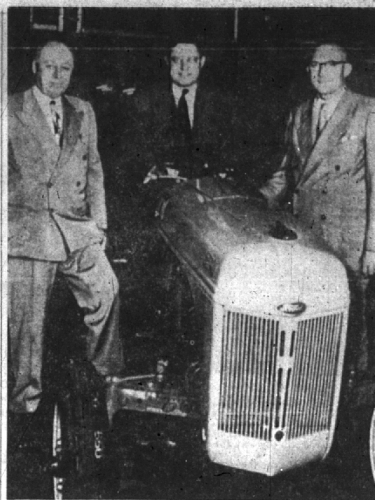

Birmingham Lions Hosts To Service Club Tourney
Athletic chairman, Brad Springs, announced that the state golf tournament was scheduled for Aug. 12, and asked that a team represent the local Lions. The tournament will be played at the Battle Creek country club. Henry Dahlquist was host to Wednesday meeting at his home on Maceday lake.
Be Wise—Use Classifieds!

LET US DO YOUR
BLUE PRINTS - WHITE PRINTS
PHOTOSTATS AND TRANSPARENTS
BIRMINGHAM BLUE PRINT
AND SUPPLY COMPANY
W. S. McALPINE
636 SO. WOODWARD
OPPOSITE WRIGLEYS
Open Weekdays and
Saturday Forenoon
PHONE
MI 4-3738

--WEEKLY SPECIAL--
1951
FULLY AUTOMATIC
WASHER
Reg. $299.95
While They Last $245.00
5 Year Warranty
We Handle Nationally Known Makes
• Hotpoint • Crosley • Westinghouse
• Motorola • R.C.A. • Maytag
• Dumont
MILKS APPLIANCES
Two Convenient Locations
Borkley 3257 W. 12 Mile Birmingham 1435 S. Woodward
LI 3-8833 Open Evenings MI 4-1814

SAVE YOUR LAWN FROM CRABGRASS RUIN
Easy does it with Scotts anti-Crabgrass compound
SCUTT
Another lawn care product by Scotts Seed
Just scatter the clean, granular SCUTT particles over the lawn with a Scotts Spreader. Crabgrass succumbs, good grasses thrive.
Three or four weekly SCUTT-ings overcome demon Crabgrass at modest cost. Price per single treatment:
400 sq ft - 75c 1250 sq ft - $1.95
5500 sq ft - $5.85
SCUTT SPREADERS Make play of lawn weeding, feeding or seeding. Sturdy steel construction, rubber tired - $7.35 $12.50
HUSTON HARDWARE CO.
OUR FORTY-THIRD YEAR
Birmingham's Oldest Hardware Store
205 N. Woodward Midwest 4-7330

Beautiful Your Lawn or Garden With
NEW YORK BLUESTONE
VERMONT SLATE
Come In and Admire Their Lasting Beauty
FENCE MATERIALS
STILL AVAILABLE
VALUES IN
POSTS BOARDS PICKETS
QUALITY COMBINATION DOORS
Bronze Wire Clear White Pine From $17.50
BIRMINGHAM LUMBER
& Supply Company, Inc.
1025 HAYNES ST. PHONE MI 4-3636
HOURS: 7:30 to 5:00, Mon. thru Fri.
7:30 to 1:00, Saturday

FRIGIDAIRE Electric Dehumidifier
Was $159
Now Only $139.75
This revolutionary new Dehumidifier takes moisture from the air, condenses and collects it—all electrically. Ideal for game rooms, libraries, laundries, etc. Famous Meyer-Miser mechanism has special 5-Year Protection Plan.
Ask About Free Home Trial!