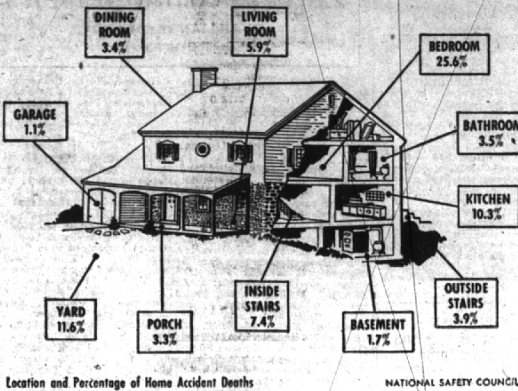

Bedrooms Lead in Fatal Home Accidents

NATIONAL SAFETY COUNCIL

Dr. Marckwardt to Speak on Methods of Teaching English

Hayward Decision Set for April 8

Circuit Judge George B. Hartick will decide on April 8 whether to grant a permanent injunction prohibiting the City of Birmingham from collecting dustproofing assessments against Charles L. Hayward of Detroit.

Dr. B. D. Campbell OPTOMETRIST

201 Theatre Building PHONE 2344

Botany Bernat

AND OTHER POPULAR

YARNS in 410 Colors MANY IMPORTED YARNS

BELL KNIT SHOP 323 W. SIXTH ST. ROYAL OAK (Located Downstairs)

ZIPPERS REPAIRED

DONUTS!! DONUTS!! GOLDEN GLAZE DONUTS

FOR SPRING AND SUMMER WE SPECIALIZE IN BOTH LADIES' AND MEN'S TAILORING... PRICES FROM $50.00—$100.00 General Alterations For Ladies and Men Matthews Tailors 244 E. Maple Ph. 4314

ELLIOTT FURNITURE COMPANY

Located on East Side of Dixie, 1/4 Mile South of Waterford FINE Upholstering Custom Made FURNITURE Our twenty-six years in position to your guarantee of satisfaction. Our upholstering craftsmen are experienced tradesmen qualified to establish and reupholster, if necessary, your most treasured pieces. Reupholstered furniture may be also be combined in our complete cabinet and finishing department. Slight additional charge for reupholstering. Our material and fabric selection is complete.

ELLIOTT FURNITURE COMPANY 5390 Dixie Highway Phone 3-2641

Exclusively Corsets

We're wizards at fitting! Every type of Corset Service — FEATURING Harley-Made to measure Corsets Smart Form Custom Fitted Get a new figure for a New Season! At The SMART FORM Corset Studio 611 S. WASHINGTON Closed Wednesdays LI. 3-8093 616 METROPOLITAN BLDG. Detroit Cherry 6626