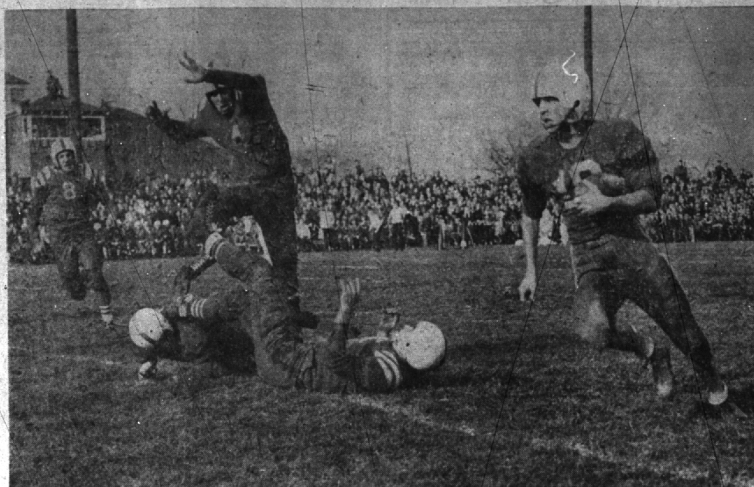

Winter Driving No Hazard for Careful Motorist

pedestrians and other traffic clearly.

WHEN YOUR SICK
SEE
YOUR DOCTOR

WHEN YOU NEED
LEGAL ADVICE
SEE
YOUR LAWYER

WHEN YOU NEED
INSURANCE
YOU SEE
HUGH C. WHITE

AGENCY
217 PIERCE STREET
(Opposite Municipal Building)
BIRMINGHAM, MICHIGAN
SERVICE AS NEAR AS YOUR
TELEPHONE - BIRMINGHAM 3362-3303
— Insurance Since 1920 —

There Are No Better Products Sold In Birmingham

THAN—

- Fleetwing New Winter Gasolines
- Fleetwing Piston Seal Motor Oil
- Fleetwing Calray Permanent Anti Freeze
- Fleetwing Cordomatic Cold Rubber Tires

ALL AVAILABLE

BOND

SOHIO-FLEETWING
SERVICE STATION

784 SOUTH WOODWARD AVE.
BIRMINGHAM

MR. NORMAN TIPTAFT, LORD MAYOR, Birmingham, England
NOTED LECTURER

Community House—8 o'clock Next Tuesday Nite—December 7, 1948

Tickets Available at:

Bond Sohio-Fleetwing Service

Cloisest & McCutcheon

Grinnell's Music Store

Parks Coal Co.

Hudson Sales

North Chevrolet Co.

Admission 50c

This Sort of Blocking Earned Maple Victory

As Maple captain Clayton Joyce blocks out two Royal Oak players, Birmingham halfback Dick Murray (No. 10) starts around left end in a run that netted Birmingham a first down. Birmingham blanked the favored Acorns 12-0.

WALNUT LAKE NEWS

By NORINE MCKAY
Phone: LONGACRE 5-2375

Everyone knows—

A GIFT FROM
Campbell's
Village Store
IS A GIFT OF QUALITY

BIRMINGHAM SADDLE CLUB
5500 Adams Road
OPEN TO THE PUBLIC
Fine Horses
Scenic Trails
Private and Group
Instructions
by Appointment
HORSES BOARDED
4 HAY RIDES
Phone Birmingham 5574
ZELMA OUTLAND, PROP.

AN EXCEPTIONALLY RARE COLLECTION OF FINE OLD ENGLISH SILVER, GEORGE III (1738-1820), FORMERLY IN THE POSSESSION OF

- The Duke of St. Albans
- Earl Cowley of Claygate
- Duke of Hamilton
- The Earl of Dudley
- Baroness Berdette Courts

TO BE SOLD AT
PUBLIC AUCTION

BY

ASHRAWY'S ART GALLERY

4465 Woodward Ave. TE. 3-0023

Additions:

Exhibition: Saturday and Sunday, December 4, 5, from 1 to 6 p.m.

SALE: Beginning Tuesday, December 7, through Saturday, December 11, at 7:30 p.m.

TOM ASHRAWY, Auctioneer

dinner in Three Oaks with John Hadfield, Sr., and Mr. and Mrs. Edmund Bruneau of Chicago. Mrs. Bruneau is Hadfield's sister.

Lot Owner's association will hold a "get together" meeting the third Saturday of each month, starting in January. The successful meeting in November prompted the idea.

Mr. and Mrs. Robert Fitzgerald and children of Wycliffe went to Flint to spend Thanksgiving with his parents, Mr. and Mrs. Roy W. Fitzgerald, and brother, Glen.

A family reunion was attended by Mr. and Mrs. George Hassett of Putnam drive on Thanksgiving day. It was held at the home of Mr. and Mrs. David O'Sullivan, Mrs. Hassett's parents.

The Contract Bridge club met at the home of Mrs. John Hadfield of Poplar Lane Wednesday evening. Two new members welcomed at this time were Mrs. Robert Fitzgerald of Wycliffe and Mrs. Frank Sweet of Euclid drive.

The Contract Bridge class activity of the Walnut Lake.

Gardening group of Walnut Lake Women's club, will meet today at the home of Mrs. Henry Jokela on Sunnycrest drive.

St. Clair Guild of the Holy Name church will hold its regular monthly meeting at the home of Mrs. George Hassett on Putnam drive this Thursday evening, Dec. 2. Members of this guild are residents of Walnut Lake.

The Gormsen family of Sunnycrest spent the holiday in Toledo with Mrs. Gormsen's brother's family, the W. P. Gervais, Sarah, Himes was the weekend guests of Karen Gormsen.

The investiture ceremony of the Brownies of Troop 25 was held Monday afternoon, Ann Fitzgerald, Kathryn Olmstead, Barbara Shank and Karen Weaver were invested. Hostess for the day was Sharon McKay. Mrs. Edson Stevens helped with the

BOOKKEEPING
SYSTEMS INSTALLED
Complete Tax Service
Monthly Accounting Service
All Types of Business

L. E. NELSON ASSOCIATES

210 THEATER BUILDING PHONE 4544