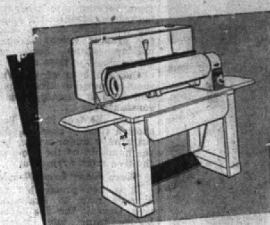

the New Frigidaire Electric IRONER