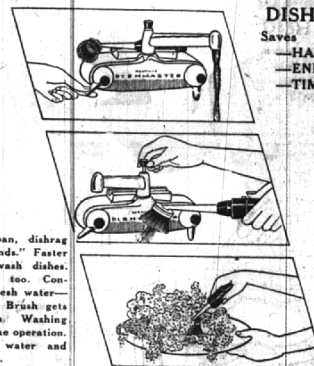

NEW MANVILLE DISH WASHER

Saves — HANDS — ENERGY — TIME

XMAS SPECIALS—PRICES REDUCED

UNITED STATES TELEVISION WINDOW TO THE WORLD—TEN YEARS IN TELEVISION THE GIANT FIFTEEN

WAS $895.00

Now $695.00

A SAVING OF $200.00

Federal Tax $4.40
State Tax $20.85
Installation and 1 Year Guarantee (if desired) $89.00

Total $809.25

The Giant Ten

Was $375.00

Now $325.00

A Saving of $50.00

Federal Tax $2.45
State Tax $9.75

Installation and 1 Year Guarantee (if desired) $55.00

Total $392.20

Other Models up to $1800.00

WHILE THEY LAST

1948 FRIGIDAIRE ELECTRIC RANGES

DOUBLE OVEN

Were $349.75

Now $299.75

Oven and Warmer

Drawer

Were $309.75

Now $259.75

CLOSE OUT of KITCHEN WALL and BASE CABINETS

Metal with White Finish

18 inch Base	$39.75	$30.00
21 inch Base	$54.75	$35.00
24 inch Base	$47.75	$37.50
18 inch Wall	$21.75	$18.75
21 inch Wall	$26.75	$21.75
24 inch Wall	$26.75	$22.75

CRAIG APPLIANCES INC.

Birmingham's Exclusive Frigidaire Dealer

112 S. WOODWARD AVE.

PHONE 4822