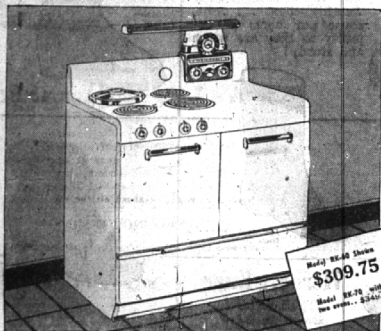

Model RK-40 Shows $309.75

It's so simple and easy to cook better meals, faster on the new model RK-60 or RK-70 Frigidaire Electric Ranges. Many of the features are exclusive. The Cook-Master Clock Control keeps an "eye" on your oven meats, cooks for you while you're away. Many other features that you should see.

$239.75

Model RK-10 (not shown) sells for ONLY $209.75

$279.75

Only $39.50