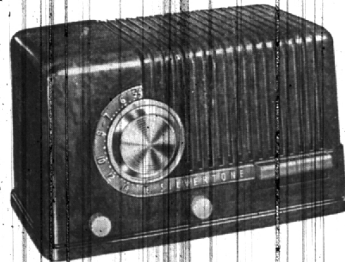

COMMENTATOR

Extra Radio—Extra Value

$9⁹⁵

SEARS, ROEBUCK AND CO.

PONTIAC'S MOST COMPLETE DEPARTMENT STORE

154 N. Saginaw St. Store Hours 9 a. m. to 5:30 p. m. Saturday 9 a. m. to 9 p. m. Phone 2-9141