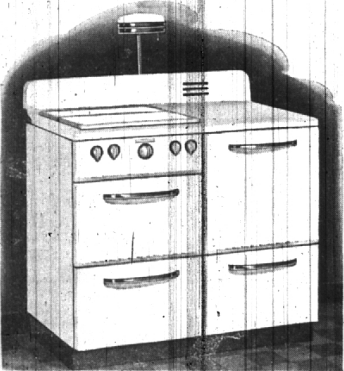

Fully Insulated—Big 18" Oven
PROSPERITY

GAS RANGE

$62⁵⁰

Sears Easy Terms of Only $5.00 per month
Regulated Deposit
Usual Carrying Charge

- All porcelain with white and chrome hardware.
- Acid and stain resisting top.
- Two Hi-Lo simmer valves with 4 automatic lighted burners.
- Porcelain-lined, insulated oven, has Robertshaw heat regulator.
- Slide-out broiler drawer—two storage drawers.

SAVE $30!