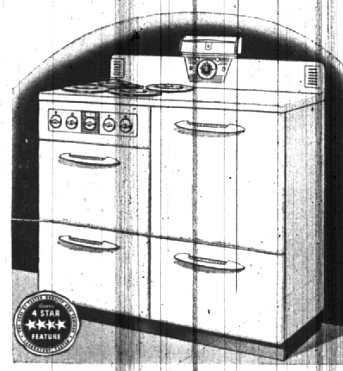

Fully Insulated—Automatic Oven
ELECTRODAY

Electric RANGE

$109⁹⁵

Sears Easy Terms of Only $5.50 per month
Regulated Deposit
Usual Carrying Charge

- Big 40 x 22 inch gleaming white beauty.
- Porcelain enameled, acid-resisting cooking top.
- 2000-watt unit, two 1200-watt units, 800-watt thrift cooker.
- Seven-heat switches and pilot light.
- 19 1/2 x 17 x 15 inch porcelain enameled automatic oven.
- Large broiling pan with enameled rack.

New 1942 SILVERTONE Combination PHONO-RADIO

With Automatic Record Changer
Compare with $99.50 Radios

$69⁹⁵

and your
old Radio

Sears Easy Terms of Only $5.00 per month
Regulated Deposit
Usual Carrying Charge

Features? Many Are Found in Sets Selling at Twice This Price.

- New, convenient, modern.
- Tilt front gives easy access to automatic record player.
- Plays ten 12 inch or twelve 10 inch records automatically.
- More than 30 minutes of marvelous entertainment.
- Powerful radio gives 3 tube performance.
- Gets American broadcast and foreign short wave.
- Six push buttons—five for your favorite stations, plus one for Phono-jack.
- 7 tube, including rectifier and 1 dual-purpose tube.