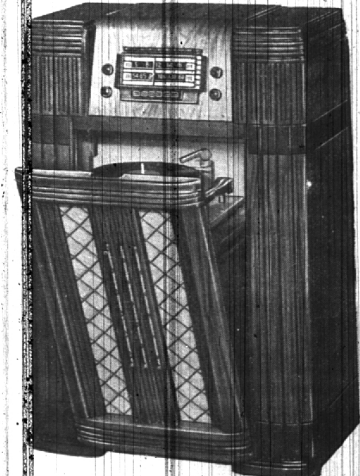

COMMENTATOR

Extra Radio—Extra Value

$9⁹⁵

SEARS, ROEBUCK AND CO.

PONTIAC'S MOST COMPLETE DEPARTMENT STORE

154 N. Saginaw St. Store Hours 9 a. m. to 5:30 p. m. Saturday 9 a. m. to 9 p. m. Phone 2-9141