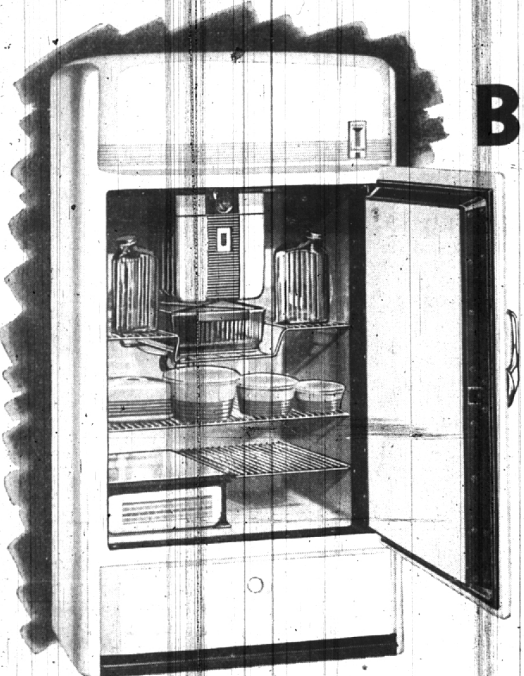

Sears 55TH ANNIVERSARY Sale

QUALITY VALUE SAVINGS

THE GREATEST SAVINGS EVENT OF THE ENTIRE YEAR FRIDAY AND SATURDAY - LAST TWO DAYS!

FULLY EQUIPPED BIG 6 COLDSPOT

YOU
SAVE
$30

$119⁹⁵

With 4-Piece
Refrigerator Set
at
No Extra Charge

Sears Easy Terms of Only $6.00 per month
Regulated Deposit
Usual Carrying Charge

- Not Stamped or Stripped
- Full 6.5 Cubic Foot Size
- Fully Equipped... Yet Look at the Price
- Every Modern Feature
- Key Safe, Convenient Food Storage
- Covered Meat Storage Tray
- Glass Covered Foodset
- Roll-out Handi-Bin

Specially Priced!

KENMORE Rotary Electric Sewing Machine

- New, Modern, Automatic
  Lift Head
- Super-efficient... sews
  forward, backward.
- Beautiful walnut-finish
  wood cabinet.

$62⁹⁵

Sears Easy Terms of Only $5.00 per month
Regulated Deposit
Usual Carrying Charge

Finest Kenmore sewing machine. A pleasure to use and an attractive piece of furniture. Has complete stitch regulator. Automatic bobbin winder. Graceful reeled legs.

SAVE $20!