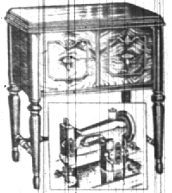

- New, Modern, Automatic
  Lift Head
- Super-efficient... sews
  forward, backward.
- Beautiful walnut-finish
  wood cabinet.

$62⁹⁵

Sears Easy Terms of Only $5.00 per month
Regulated Deposit
Usual Carrying Charge

Finest Kenmore sewing machine. A pleasure to use and an attractive piece of furniture. Has complete stitch regulator. Automatic bobbin winder. Graceful reeled legs.

SAVE $20!