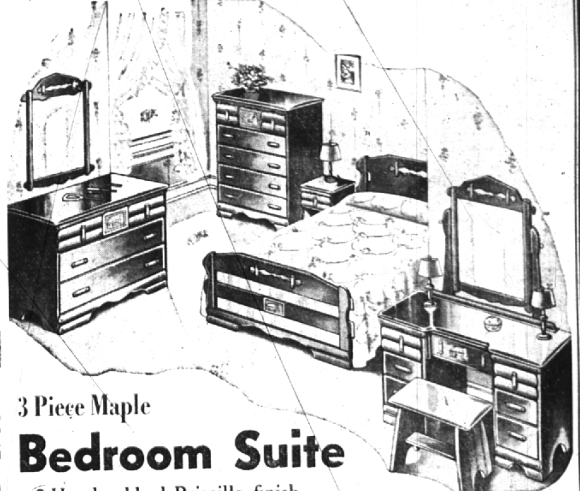

3 Piece Maple Bedroom Suite

- Hand rubbed Priscilla finish
- Honor-Bilt construction

1940 BIGGEST MATTRESS SENSATION