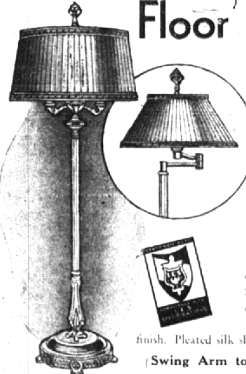

Six Way Reflector Floor Lamps