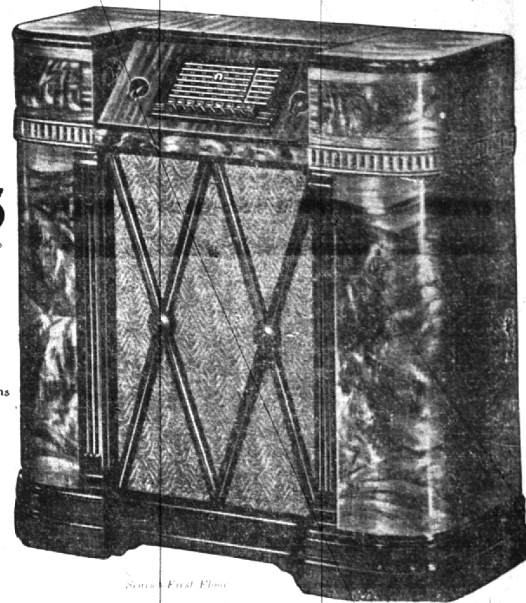

Sears—First Floor