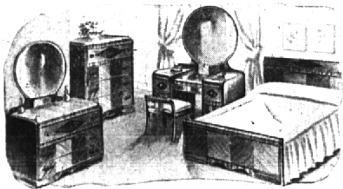

It's Easily $79.95 Quality

3 Piece Bedroom Suite Distinctively-Styled

$52⁸⁸

$5 Down . . Bal. Monthly
Plus Carrying Charge