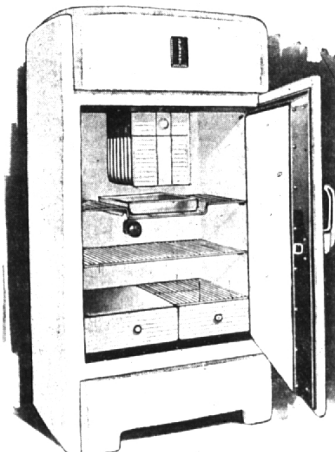

- All Bonderized steel construction. Dulux exterior, porcelain enameled interior.
- Three inches of Coldex insulation
- 6.5 cu. ft.—11.9 sq. ft. shelf area
- 3 round wire shelves
- Covered vegetable freshener and wire fruit basket
- Rotorite current cutter unit
- 9-point cold control and manual defrost
- 96 ice cubes—7 lbs. 10 oz. of ice
- Glass defrost tray. Automatic interior light