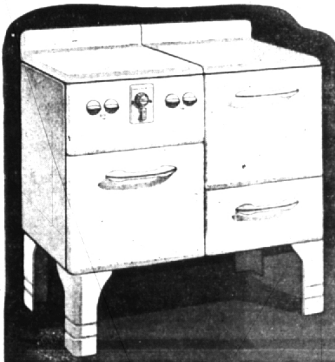

ALL WHITE-PROSPERITY

GAS RANGE

$59.95 Value

$38

$4 Down . . Balance Monthly
Plus Carrying Charge

Sears—Second Floor

KENMORE Rotary Electric Sewing Machine

$89.95 Value

$59⁹⁵

$5 Down—balance monthly
Plus Carrying Charge

SEARS, ROEBUCK AND CO.

PONTIAC'S MOST COMPLETE DEPARTMENT STORE

154 N. Saginaw St.

Store Hours: 9 a. m. to 5:30 p. m. Sat., 9 a. m. to 9 p. m.

Phone 2-9141