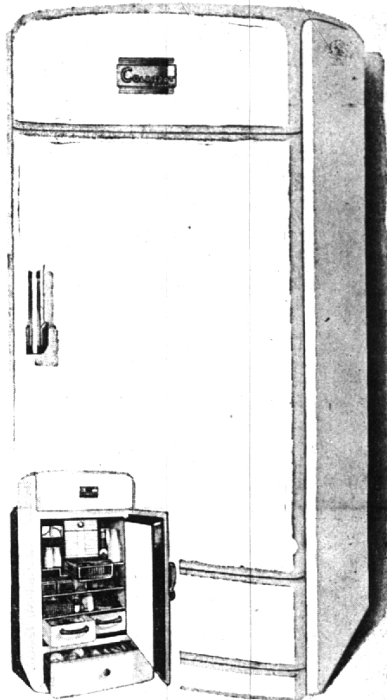

Sears—First Floor