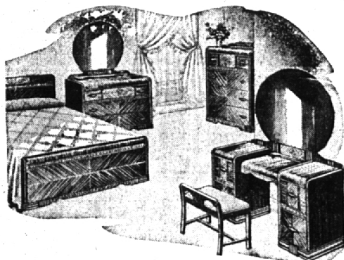

The Biggest Scoop of the Year

3-pc. Bedroom Suite

$59⁸⁸

$5 Down—Bal. Monthly
Plus Carrying Charge