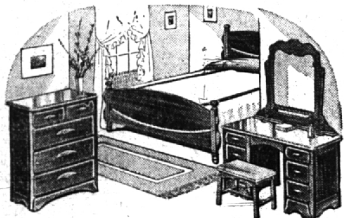

Attractive $59.95 Solid Maple

3-pc. Bedroom Suite

$48⁸⁸

$5 Down—Bal. Monthly
Plus Carrying Charge