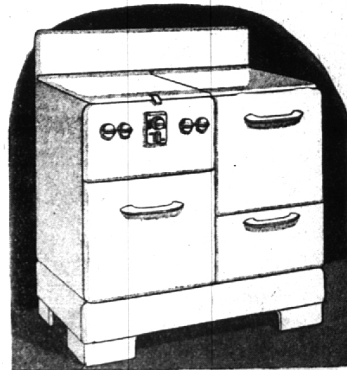

Fully Insulated 18 Inch Oven

All White Gas Range

$52⁸⁰

A
$74.95
Value

$5 Down
Bal. Monthly
Plus Carrying Charge

- Extra large 18-inch oven.
- Glistening white porcelain enamel finish with Polymeron base.
- Super-speed, gas-saving burners with automatic lighter.
- Fully insulated porcelain oven.
- Robertshaw oven heat control.
- Slide-out smokeless broiler.

Sears—Second Floor

SEARS, ROEBUCK AND CO.

PONTIAC'S MOST COMPLETE DEPARTMENT STORE

154 N. Saginaw St. Store Hours: 9 a.m. to 5:30 p.m. Sat. 9 a.m. to 9 p.m. Phone 2-9141