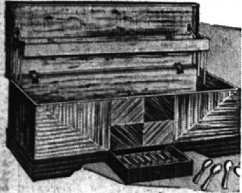

Modern Cedar Chest With Silverware Drawer and Tray

Regular $24.95 Value!

$19⁸⁸

Delivered $2.50 Down Balance Monthly Small Carrying Charge

Smart Kneehole Desks

Leadership Price

$12⁹⁸

Sensationally priced, considering that it's sturdily fashioned of hardwood, and finished in rich walnut.