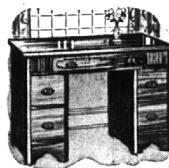

SATURDAY IS THE LAST DAY!

Now Buy Anything Totaling $10 or More on Sears Easy Payment Plan.

SEARS Leadership SALE

★ ★ OFFERING THE GREATEST VALUES IN SEARS HISTORY ★ ★

Semi-Modern 2-Piece Living Room Suite

Saturday is the Last Day at This Leadership Sale Price!

$79⁹⁵

- Delivered $7 Down Balance Monthly Small Carrying Charge
- $98.50 Value
- Honor Bolt Construction
- Smart Style
- Richly Carved
- Reversible Cushions
- Genuine Mohair Coverings
- Wood Trimmed Frame
- 79-inch Davenport

Buy Anything Totaling $10 or More on Sears Easy Monthly Payment Plan.

a Sensation, Even for Sears!

FOR THIS QUALITY, YOU'D EXPECT TO PAY $19⁹⁵!

$16⁸⁸

231 Tempered Wire Coils Covered in Rich Damask Ticking

1. FEATURING—
2. 231 COIL TEMPERED WIRE UNIT
   - STITCHED SISAL INSULATOR
   - FELTED COTTON PADDING
   - FLOCK PATTERN DAMASK TICKING
   - EYELET BORDER

3-Piece Early American Suites

In Charming Log Cabin Design

$59⁹⁵

Modern Cedar Chest With Silverware Drawer and Tray

Regular $24.95 Value!

$19⁸⁸

Delivered $2.50 Down Balance Monthly Small Carrying Charge

Smart Kneehole Desks

Leadership Price

$12⁹⁸

Sensationally priced, considering that it's sturdily fashioned of hardwood, and finished in rich walnut.

Artistic Table Lamps

$2.98 Values

$1⁹⁸

Lounge Chair and Ottoman

$34.98 Values

$29.98

Delivered $3 DOWN Balance Monthly Small Carrying Charge

Rollaway Cot With Pad

$7⁸⁸

Platform Coil Springs

$6⁸⁸

Sensational Sale!

9x12 Ft. Lombard Axminsters

$28⁸⁸

Delivered $3 Down Balance Monthly Small Carrying Charge

Saturday is the Last Day at this Price

Rug Cushions

$4.98 Values

$4⁴⁹

Heavy Felt Base Floor Covering 26¢

Square Yard Brand new felt mattress and feather effect. Built in felt base. Easy to clean. Superior like tile.

SEARS, ROEBUCK AND CO.

Pontiac's Most Complete Department Store