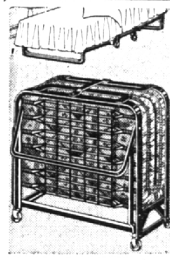

Rollaway Cot With Pad

$7⁸⁸