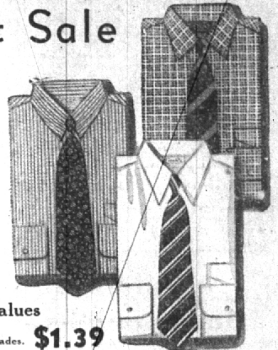

F. J. MULHOLLAND CO. . .

Clearance SALE

Wash Dresses

A July Sale Event Unusual Because of These Dresses' High Quality and Styling.

Tailored and

12 Gore "Gone With the Wind" Styles

- Regular $1.00 Values **89c**
- Regular $1.59 Values **$1.25**
- Regular $1.95 Values **$1.55**
- Regular $2.95 Values **$2.35**
- Regular $5.95 Values **$4.15**

Children's
WASH FROCKS
Piques . . . Dotted Swiss . . .
Dimities . . . Percales . . .
LUCETTE
Regular $1.95 values NOW **$1.55**
JUNE PRESTON
Regular $1.00 values NOW **79c**

SPECIALS ON Yard Goods

- 10 Squares—Reg. 21c yd. **PERCALES** ..... Yd. 21c
  Prints and plain, including one small lot of Peter Pan prints.
- Colored Silk—Reg. 75c yd. **DRESS LINEN** ..... Yd. 65c
  Washable—Covert.
- Small Lot—Reg. 75c yd. **PRINTED LINEN** ..... Yd. 59c
- Plain Colored—Reg. 89c yd. **DRESS LINEN** ..... Yd. 69c
  All colors. Fresh-break.
- Plain colored—Reg. 49c yd. **PIQUE** ..... Yd. 39c
- Plain colored—Reg. 139c yd. **PETER PAN GINGHAM** ..... Yd. 29c
  Impertal—Colored—Reg. 139c yd.
- **DOTTED SWISS** ..... Yd. 49c
- Colored—Reg. 139c yd. **BROADCLOTH & INDIANHEAD** ..... Yd. 35c
- Plain colored and Dotted print—Reg. 75c yd. **SEERSUCKER ORGANDIE** ..... Yd. 59c

BATH TOWELS

29c 4 for $1.00

Plain colors with contrasting borders. Size 24" x 40". Reg. 39c values. Also—Fancy stripes—24" x 40" at 39c

TOWELING

Summer Shirt Sale

ONE LOT—MEN'S

SHIRTS

Reg. $1.95 values

Your Choice **$1.69**

MARLBORO SHIRTS Reg. $1.65 values Patterns—Light and dark shades. **$1.39**