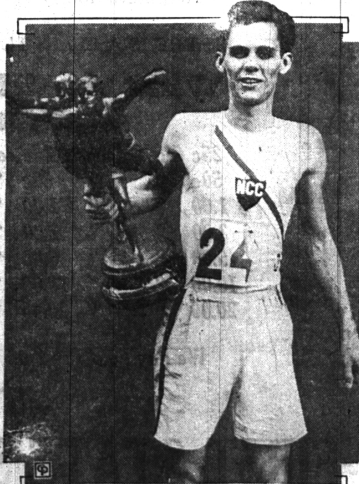

A CHAMP POSES WITH HIS TROPHY

Buy Direct From the Wolverine Warehouse Store

BIG SAVINGS 25 TO 35% LAMPS — FURNITURE — RUGS One of the Largest Stocks in Michigan

Buildings occupy 200,000 ft. of floor space—one headquarters—one handling — no down town store — owned and operated by Wolverine Mfg. Co., Franklin Road and C. T. R. R., Pontiac, Mich. Side tracks into our warehouse.

Ample Parking Space
Open Till 9 P. M. Every Week Day Night
PONTIAC

Tell Your Merchant You Saw His Advertisement in THE ECCENTRIC

ECONOMY

"WHERE ECONOMY RULES"

Our Policy

Our policy for 69 years has been that the customer must be satisfied. Our business was founded on this principle and we attribute a great measure of our success to this close adherence to this policy.

We stand back of our merchandise and if not satisfactory we will gladly make the proper adjustments or refund your money.

Waldorf Toilet Paper
roll **5^c**

Bokar Coffee
The personal blend of a great coffee planter.
lb **45^c**

Bread Chipso Grandmother's Soap Chips
Fine Quality Meats

- Fancy Sugar Cured—**Smoked Picnics** lb 19c
- Young Pig Pork—**Pork Loin Roast** lb 19c
- BACON, Fancy Sugar Cured, by the piece, lb. 25c
- FRESH PORK PICNICS, Young Pig Pork lb. 14c
- BEEF SHOULDER ROAST, Cut from Choice Beef lb. 28c

Choice Fresh Fruits and Vegetables

BANANAS	Large Ripe Fruit	3 lbs. 27c
ORANGES	California Navels	doz. 43c
GRAPEFRUIT		2 for 15c
SWEET POTATOES		5 lbs. 27c
POTATOES	Michigan Cobblers	peck 18c
APPLES	Roman Beauties	4 lbs. 25c

Palmolive or Lux Toilet Soap
3 cakes **20^c**

Rinso	large size 19c
White House Milk	3 tall cans 27c
Gold Medal Flour	24 1/2-lb bag 99c
Pillsbury Flour	24 1/2-lb bag 99c
Del Monte Prunes	2-lb pkg 25c
Pancake Flour Washburn's or Hankel's	5-lb bag 29c
Karo Syrup Blue Label	1 1/2-lb can 10c
Fels Naptha Soap	10 bars 49c
Pink Salmon	tall can 16c
P&G, Kirk's Flake or Crystal White Soap	10 bars 39c
Pure Cane Sugar	25-lb bag $1.53
Peanut Butter	pound pail 19c
Apple Butter	quart jar 19c

THE GREAT ATLANTIC & PACIFIC TEA CO.

ESTABLISHED 1859

Tell Your Merchant You Saw His Advertisement in THE ECCENTRIC