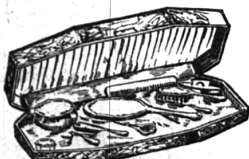

10-piece Toilet Set—pearl and amberstone fittings with dainty inlaid patterns in a variety of colors—in beautiful silk lined gift chest—
Pay 25c Weekly **$14.95**