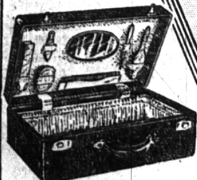

Vanity Set—4 pieces, modernistically designed in pink frosted glass—an ideal, inexpensive gift—
Only 95c