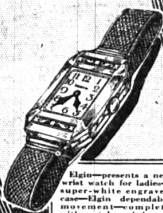

Casserole and Pie-plate—pierced silver-plated bases lined with genuine Pyrex—gift feature—
$5.95