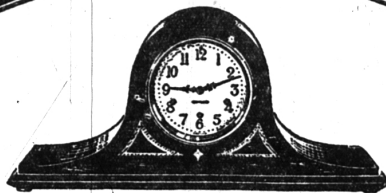

BUY NATIONALLY ADVERTISED

Gifts

instead of PRIZES, PREMIUMS and FREE OFFERS

GIFT SPECIALS

A Mellow Toned Christmas Gift
(Seth Thomas)
2 tone 1/4-hour strike chime clock—solid mahogany case—famous 8-day movement—
$17.75
Pay Only 35c Weekly