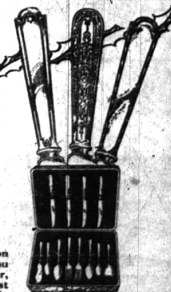

Sallan

17 N. Saginaw PONTIAC

Detroit

Wyandotte

Open Every Evening till Christmas