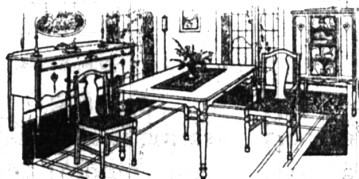

$87.75 8-Piece Walnut
Combination Dining Suite

No one is urged to buy and we guarantee complete satisfaction to every customer. We are open every evening until 9:00 o'clock.

8-piece Walnut Combination Dining-room Suite.....**$87.75**

Christmas Gifts at the Wolverine

Living Room Suites
Dining Room Suites
Bedroom Suites
Springs
Mattresses
Metal Beds
Rugs
Kitchen Furniture
Breakfast Sets
Medicine Cabinets
Office Furniture
Day Beds
Children's Furniture

Candle Sticks
Decorated Candles
Candelabra
Doll Carriages
Windsor Chairs
Coffee Sets
Book Ends
Lamps
Smoking Cabinets
Pictures
Occasional Tables
Gateleg Tables
Occasional Chairs

End Tables
Pillows
Coxwell Chairs
Mirrors
Sewing Cabinets
Wardrobes
Secretaries
Ship Models
Andirons
Fire Sets
Spinet Desks
Novelties
Sleds
Taylor Tots

Wolverine Manufacturing Co.

Franklin Road and G. T. R. R.

Ample Parking Space

Phone 1600

OPEN EVERY EVENING UNTIL 9 P. M.—WE GUARANTEE COMPLETE SATISFACTION

FURNITURE

BIG SAVINGS