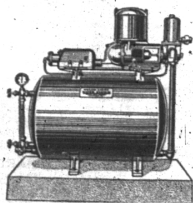

No Big Storage Tank Necessary

FRESH Water
At All Times

DELCO-LIGHT PUMPS
For Country or City Homes

PEWABIC TILE
An Artistic Achievement of
Mrs. William B. Stratton
of the
PEWABIC POTTERIES
DETROIT

We maintain completely equipped Plumbing, Heating and Electrical Engineering Departments, the personnel of which is of the best ability.

We solicit both Contract and Repair Work.

Our Service Truck (a completely equipped shop on wheels) assures our clientele of prompt and efficient attention.

We extend a cordial invitation to visit our Display Room where every courtesy will be shown you!

The Royalty of Radio