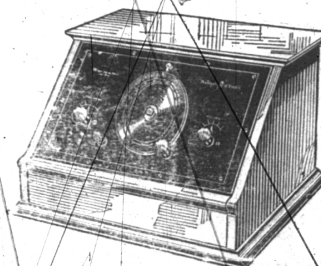

Only a Single Dial to Tune
KENNEDY MODEL TWENTY

Promat Radio Service Day or Night