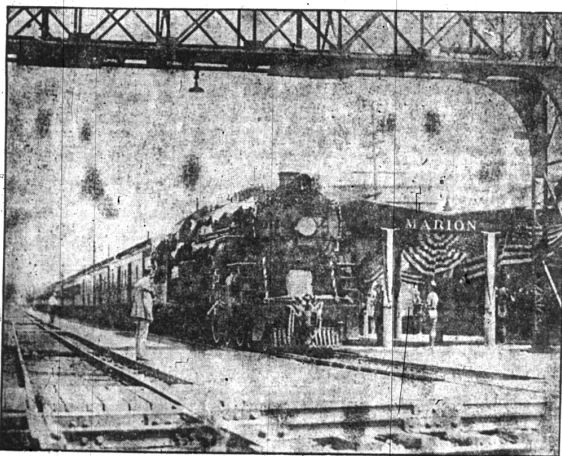

Funeral Train Coming Into Marion