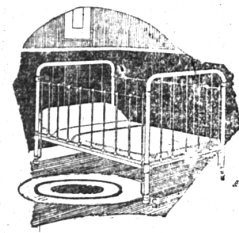

Here's One for Baby

We have a few metal cribs that will be sold quick on account of the prices we have placed on them. If you need a crib, be here early.