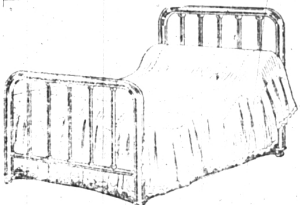

Enameled Steel Beds

You'll find pattern after pattern of enamel steel beds in white, grey and Marine Martin. Just the bed you want is undoubtedly here and at a price that will compel you to buy. This is a real opportunity for you to put a bed in the extra bedroom at an unheard of low price. Be here early.

Priced as low as **$3.95**